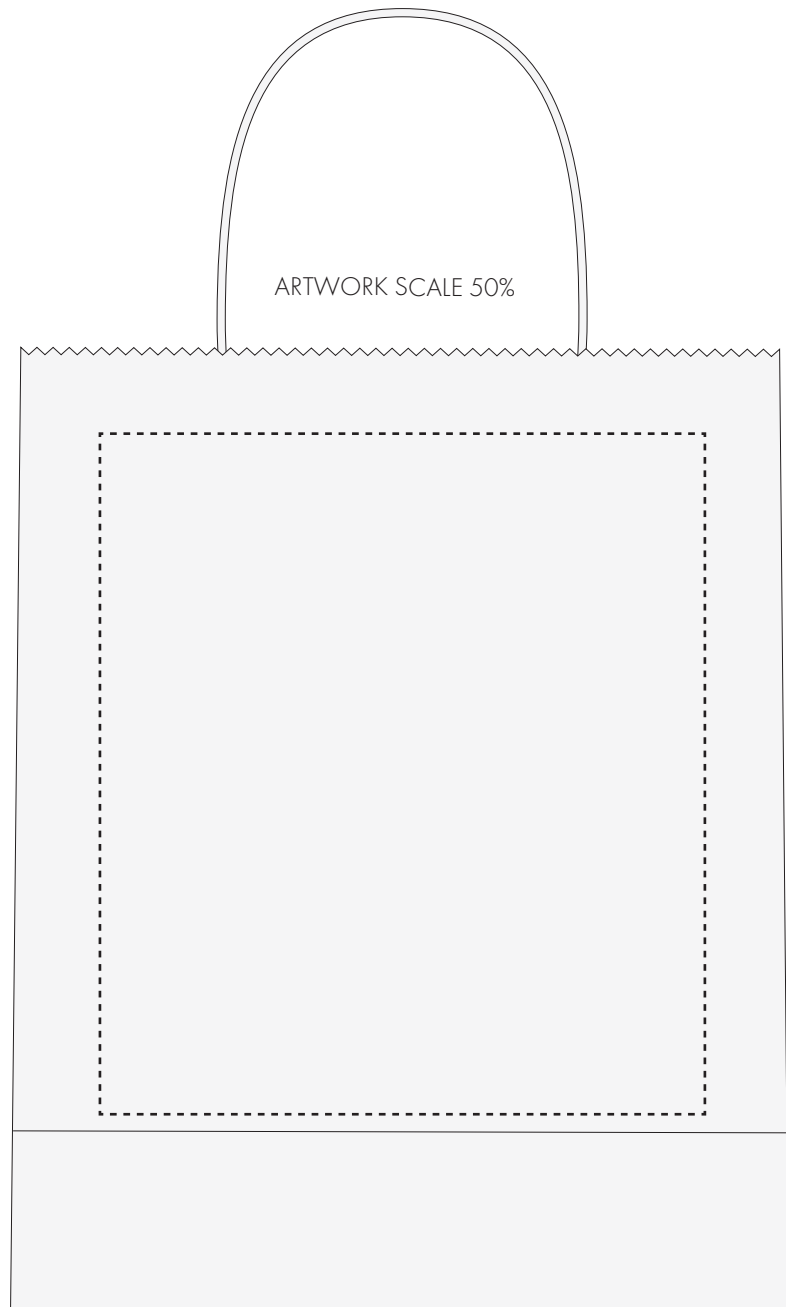

Your Ref:

Quantity:

Product Code: QB4014

Our Ref:

Version: 1

Product Colour: NATURAL

PRINTING CONCERNS:**PRODUCT INFO:**

We stock this item in the following colours

**PANTONE REFERENCE(S)** Full colour transfer print

Product Image for visualisation
- colours may vary

The dashed line is to demonstrate print area and will not appear on your printed item

PLEASE NOTE:

- All colours including print and product are for visual purposes only and should not be regarded as the actual colour of the product and print.
- Some products may vary from batch to batch and may differ from previous orders.
- The colour and texture of a product can also have an effect on the final print colour.
- By approving this order we accept that you understand these terms.

To proceed, please approve visual via the online system.

ARTWORK SCALE 100%

Max print area: 160mm x 180mm